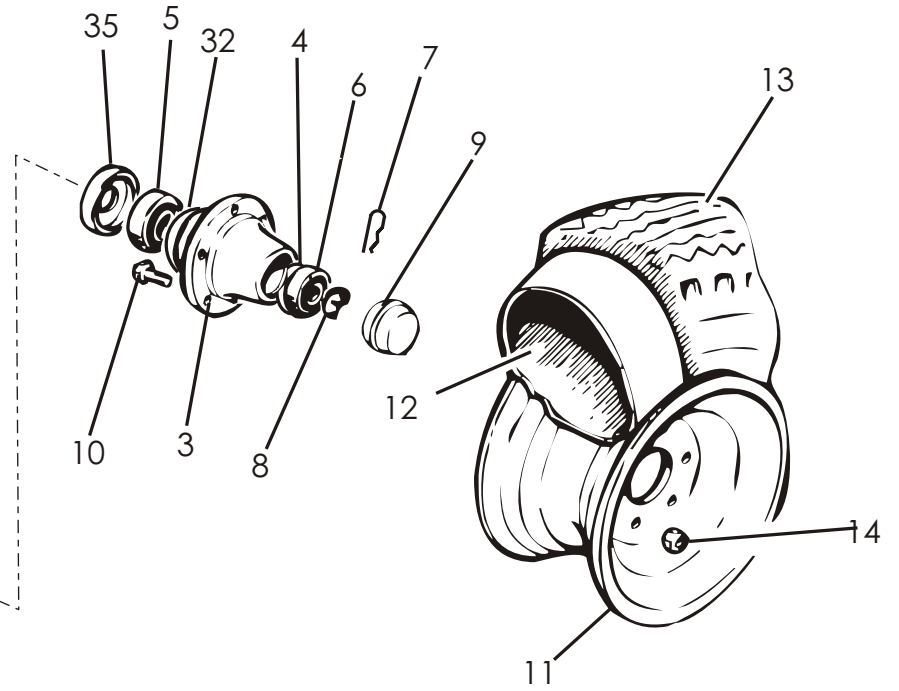

OSA REF	KPL ST *	KPL ST **	VAR. OSA DEL. NR	KOODI KODE	NIMIKE TELIAKSELISTO	BENÄMNING BOGGIEAXEL
35	4	4	D915PG65	AV32211	ÖLJYTIIVISTE	ÖLJETÄTNING
36		2	D909PO32...A		JARRUAKSELI	BROMSAXEL
37	-	2	D906TL300106		JARRURUMPU	BOMSTRUMMA
38	-	2		M6	RASVANIPPA	SMÖRJNIPPEL
39	-	2	D914M300/17		JOUSI	FJÄDER
40	-	2	D914M300/12		JOUSI	FJÄDER
41	-	2	D7966130S		JARRUNAPA	BOMSNAV
42	-	4	D3FC300ZZ98		JARRUKENKÄ	BROMSBRACK MED BELÄG
43	-	2	D914PF330090		SÄÄTÖAKSELI	AXEL
44	-	2		M24	SÄÄTÖMUTTERI	MUTTER
45	-	2	1071110		KORVAKE KOOTTU	SNIBB MONTERA
***46		2	D3FCA3002298		JARRUKENKIEN ASENNUSRJ	BROMSMONTERING SATS

* JARRUTON

** JARRULLINEN

*** SIS. OSAT 39,40, 2KPL 42, 43