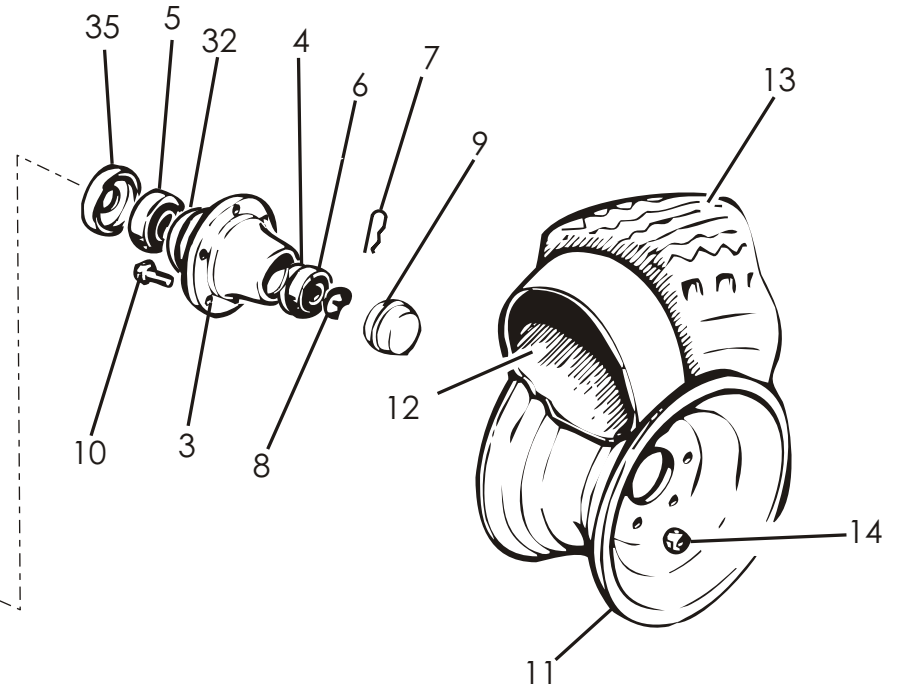

VIITE REF	KPL ST *	KPL ST **	OSANO DELNR	KOODI KODE	TELIAKSELISTO NIMI	BOGGIEAXEL BENÄMNING
2		1+1	25546		TELIVIPU, VASEN+OIKEA	BOGGIEAXEL, V.H.
	1+1		25555		TELIVIPU, OIKEA+VASEN	BOGGIEAXEL, H.V.
3	4	4	D904L690/120N		NAPA	NAV
4	4	4	D915PA52		TIIVISTE	TÄTNING
5	4	4	D902CC30213		LAAKERI	LAGER
6	4	4	D902CC32210		LAAKERI	LAGER
7	4	4		6*50	SAKSISOKKA	SAXSPRINT
8	4	4	D908DF39160		KRUUNUMUTTERI	KRONMUTTER
9	4	4	D912T90		PÖLYSUOJA	NVAKAPSEL
10	24	24	D903C18		RUUVI	SKRUV
11	4	4	D40061	13*15.5	VANNE	FÄLG
	4	4	D40058	16*17 161/205	VANNE	FÄLG
12	4	4	D30000111	400*15.5	SISÄRENGAS	SLANG
13	4	4	D40060	400*15.5/14	ULKORENGAS	DÄCK
	4	4	D40059	500/50R17	ULKORENGAS	DÄCK
14	24	24	D903D18GER		MUTTERI	MUTTER
15	4	4	118220		HOLKKI	HOLK
17	2	2	1071111		TELIKORVA, SISEMPI	BOGGIEFÄSTE, INRE
18	2	2	1071114		LAAKERIHOLKKI	LAGERHOLK
19	2	2	CEGE40	INA	NIVELLAAKERI	LAGER
20	4	4		J62*2	LUKKORENGAS	SEGERRING
21	4	4		M8	RASVANIPPA	SMÖRJNIPPEL
22	4	4		M16*60	KUUSIORUUVI	SKRUV
23	4	4		M16	MUTTERI	MUTTER
24	1	1	1071220		KESKILAAKERITAPPI	LAGERTAPP
25	1	1			PIDÄTINLEVY	BRICKA
26	1	1	1071224	M14*35	KUUSIORUUVI	SKRUV
27	2	2	1100813		ALUSLAATTA	BRICKA
28	2	2		M14	JOUSIALUSLEVY	BRICKA
29	2	2		M14*35 8.8	KUUSIORUUVI	SKRUV
30	-	2		915r26	ALUSLEVY	BRICKA
31	-	2		915RES25	LUKKORENGAS	SEGERRING
32	-	2	D915N30213		NILOSRENGAS	NILOS
33	-	2	760L18903C0		JARRUVIPU	BROMSARM